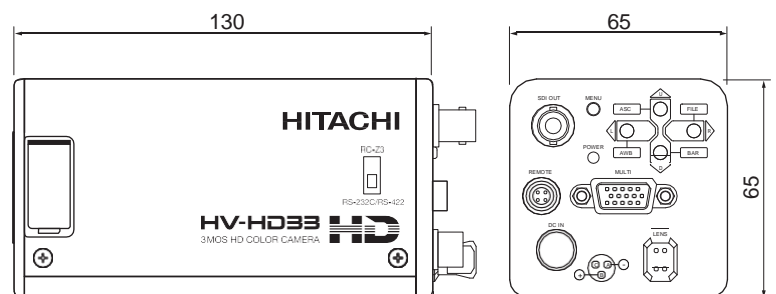

External dimensions

CAUTION : To ensure safe operation, please read the instruction manual before using this product.

These Specifications are subject to change without notice.

Hitachi Kokusai Electric Inc.

Head Office : 14-1, Sotokanda 4-choume, Chiyoda-ku, Tokyo 101-8980, Japan
Phone : +81(0)3-6734-9432, Fax : +81(0)3-5209-5942
URL : <http://www.hitachi-kokusai.co.jp/>

Hitachi Kokusai Electric (Shanghai) Co., Ltd.

Beijing Branch : Room 1415, Beijing Fortune Building, 5 Dong San Huan Bei-Lu,
Chao Yang District, Beijing
Phone : +86(0) 10-6590-8755/8756, Fax : +86(0) 10-6590-8757

Hitachi Kokusai Electric America, Ltd. URL : <http://hitachikokusai.us>

Headquarters and : 150 Crossways Park Drive, Woodbury, New York 11797, U.S.A.

Northeast Office : Phone : (+1)516-921-7200, Fax : (+1)516-496-3718

West Office : 11258 Monarch, Unite Garden Grove, CA 92841, U.S.A.
Phone : (+1)310-328-6116, Fax : (+1)310-328-6252

Midwest Sales : Phone : (+1)330-334-4115, Fax : (+1)516-496-3718
Service : (+1)989-345-5379

South Sales : Phone : (+1)850-934-1234
Service : (+1)256-774-3777

Parts Center : Phone : (+1)516-682-4435, Fax : (+1)516-921-0993

Latin Sales : Phone : (+1)516-682-4420, Fax : (+1)516-496-3718

Hitachi Kokusai Electric Canada, Ltd. URL : <http://hitachikokusai.ca>

Head Office : 1 Select Avenue Unit#11 Scarborough, Ontario M1V5J3, Canada
Phone : (+1)416-299-5900, Fax : (+1)416-299-0450

Eastern Office : 5795 Chemin St. Francois St. Laurent, Quebec H4S 1B6, Canada
Phone : (+1)514-332-6687, Fax : (+1)514-335-1664

Hitachi Kokusai Electric Europe GmbH URL : <http://www.hitachi-keu.com>

Sales and Engineering : Siemensstr. 9, D-63263 Neu-Isenburg, Germany
+49(0) 6102-8332-0, Fax : +49(0) 6102-202616

Frankfurt office

London office : Windsor House, Britannia Road, Waltham Cross,
Hertfordshire EN8 7NX, United Kingdom
Phone : +44(0) 845-121-2177, Fax : +44(0) 845-121-2180
General email address : webmaster@hitachi-keu.com